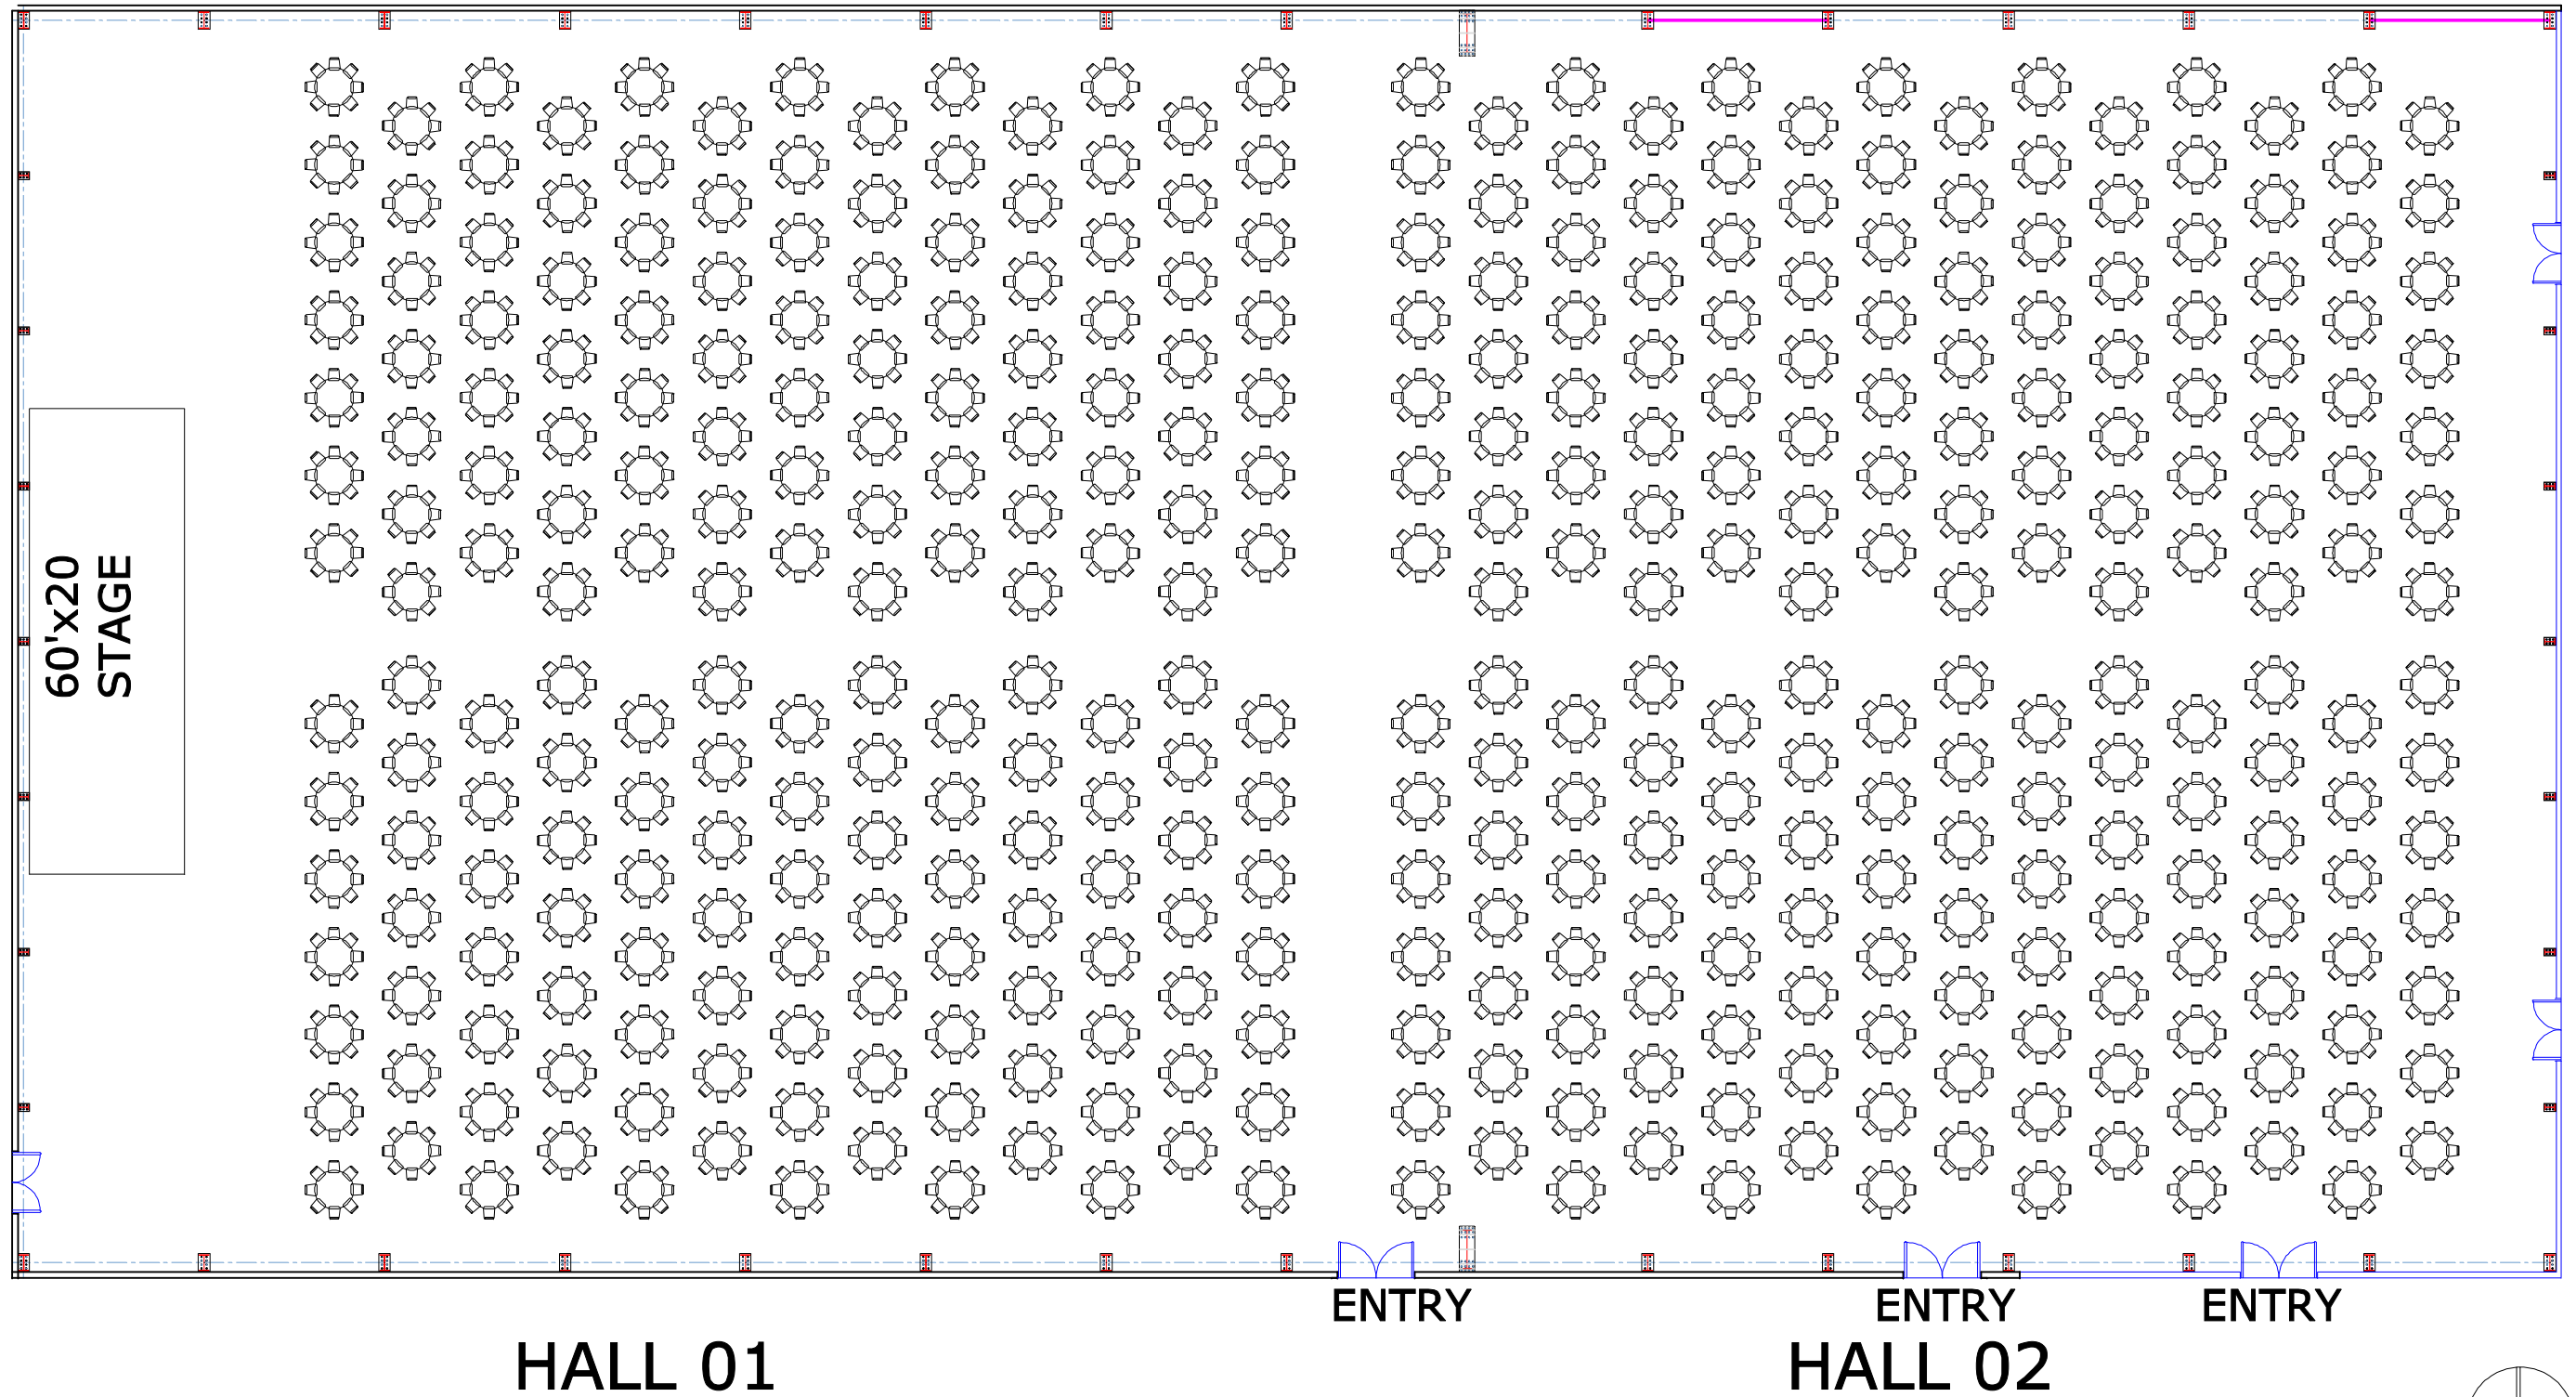

GENERAL SEATING LAYOUT 03

ALL ROUND TABLE STYLE SEATING
TOTAL 3000 SEATING

BMR *sartha*
CONVENTION CENTRE