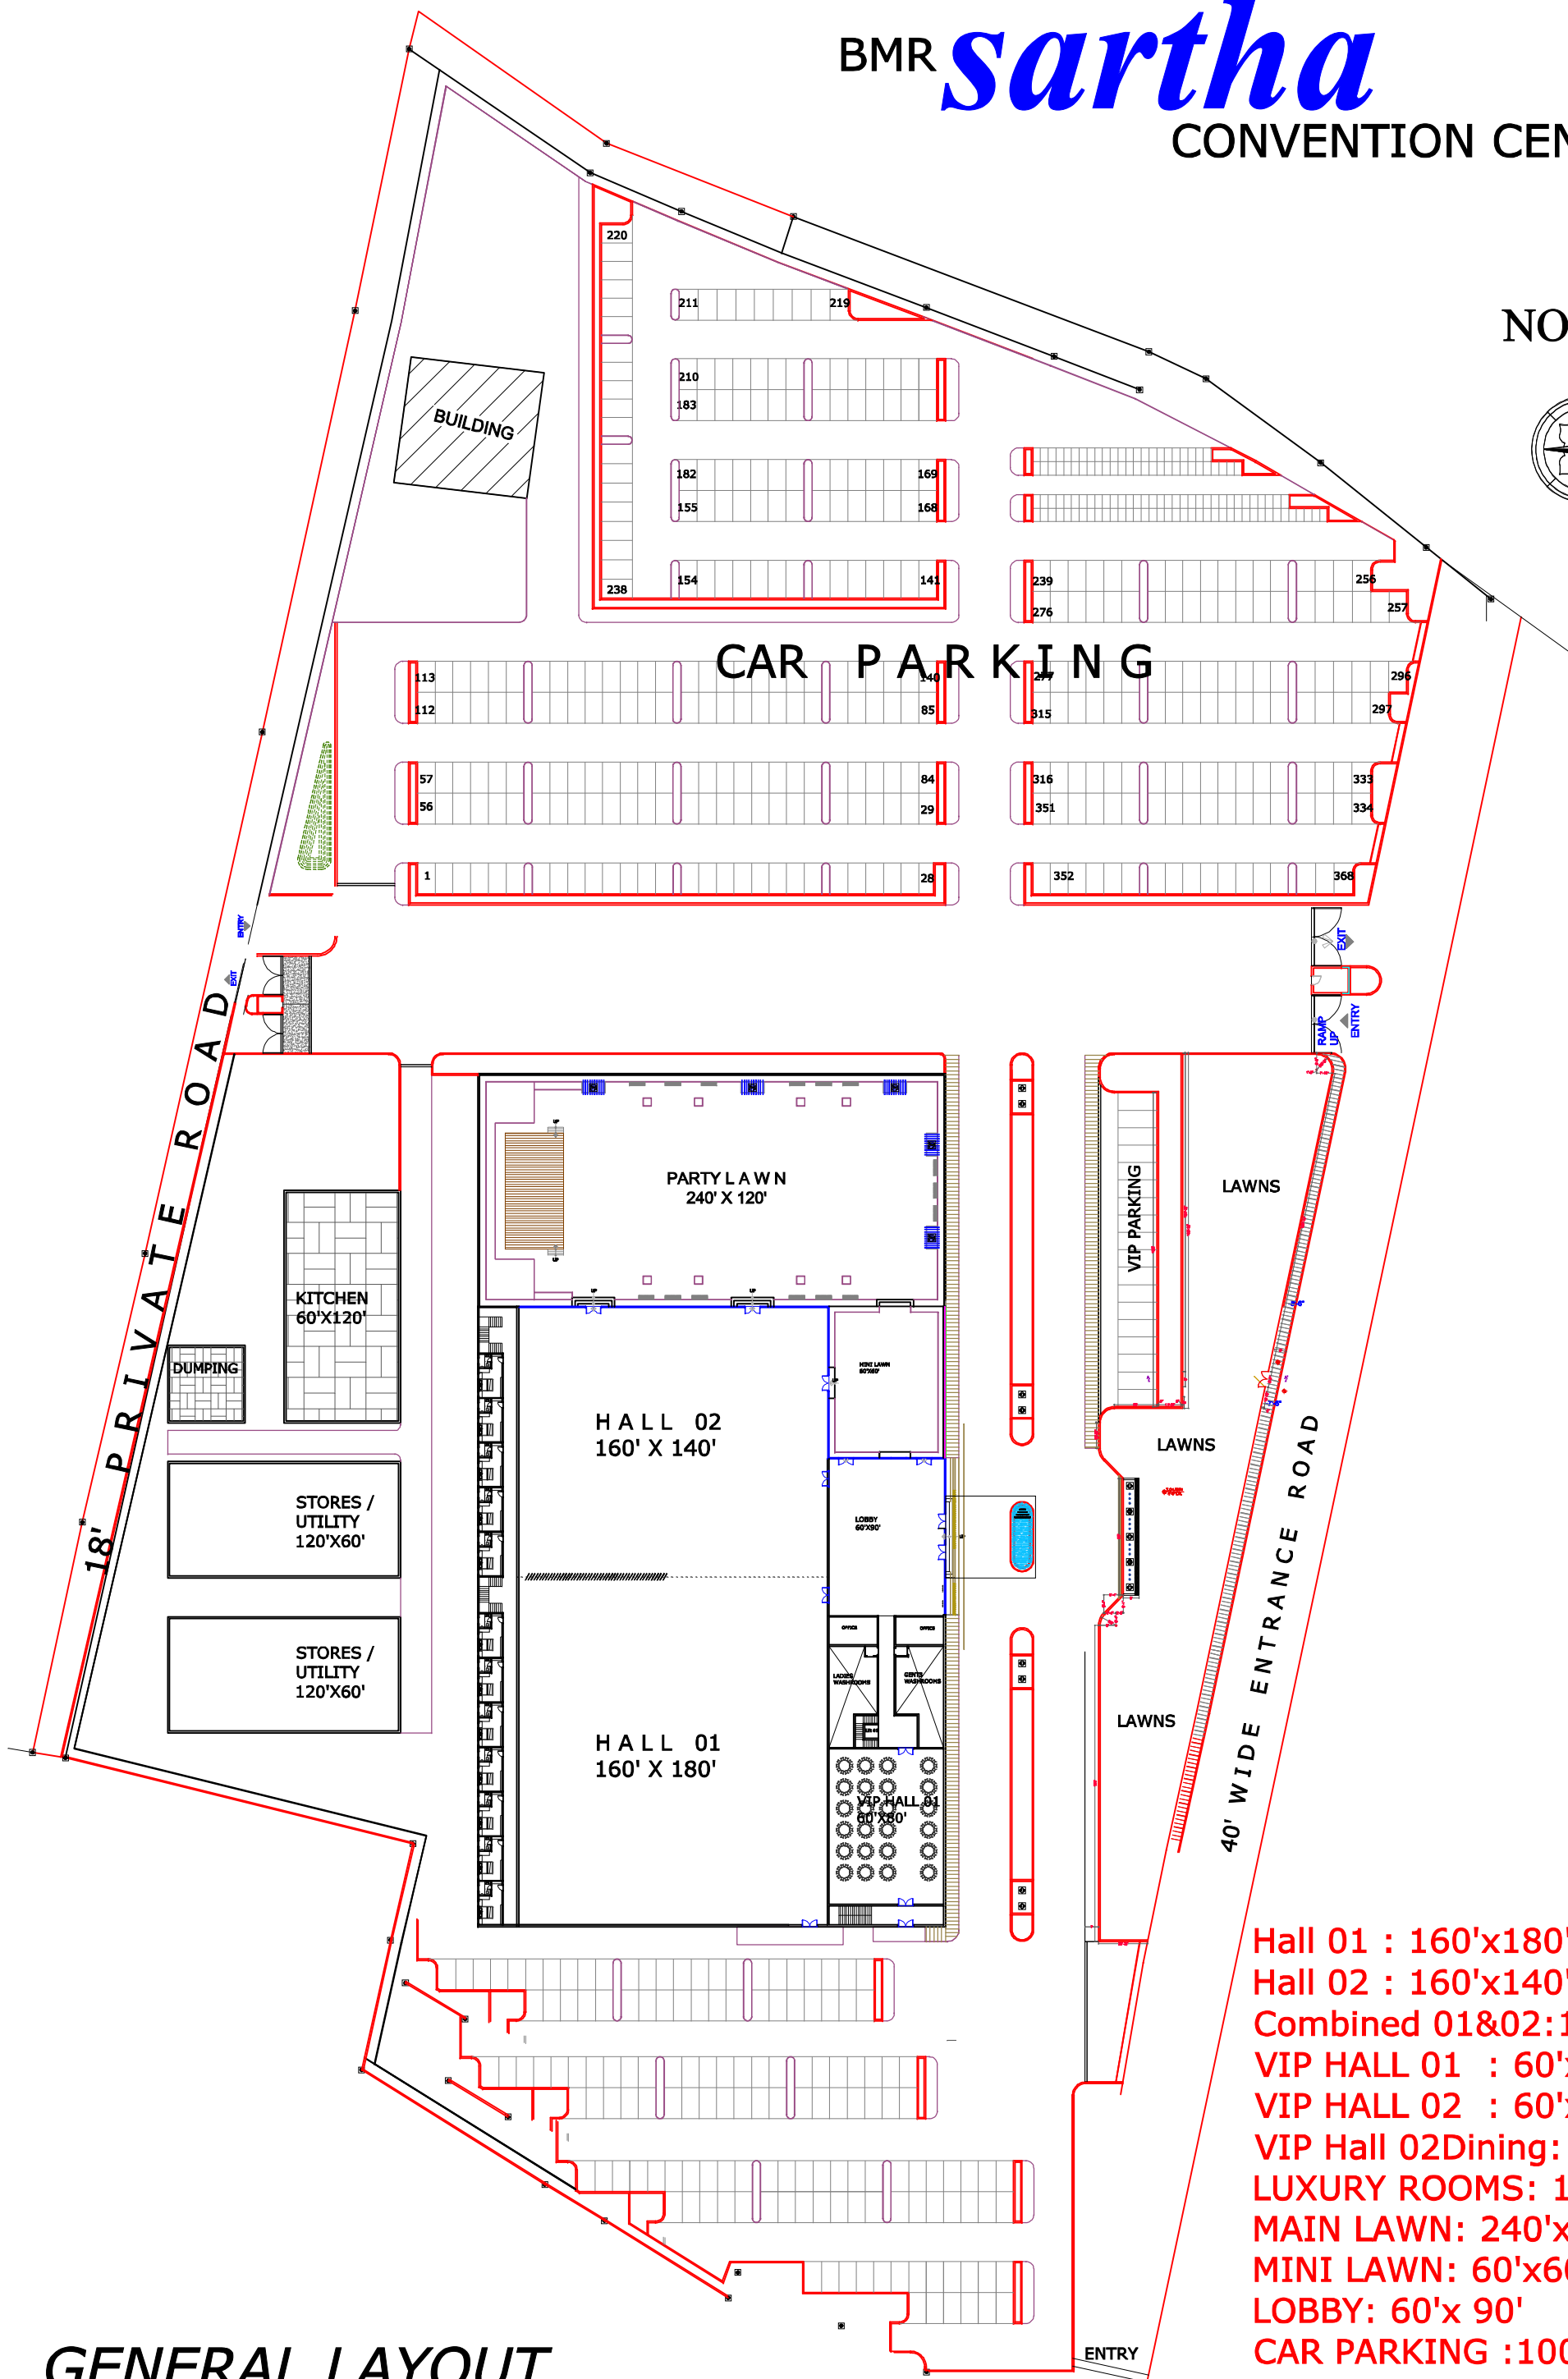

BMR *sartha* CONVENTION CENTER

CAR PARKING

18' PRIVATE ROAD

40' WIDE ENTRANCE ROAD

- Hall 01 : 160'x180'
- Hall 02 : 160'x140'
- Combined 01&02:160'x320'
- VIP HALL 01 : 60'x80'
- VIP HALL 02 : 60'x80'
- VIP Hall 02 Dining: 30'x60'
- LUXURY ROOMS: 14 Rooms
- MAIN LAWN: 240'x120'
- MINI LAWN: 60'x60'
- LOBBY: 60'x 90'
- CAR PARKING :1000 + Cars

GENERAL LAYOUT