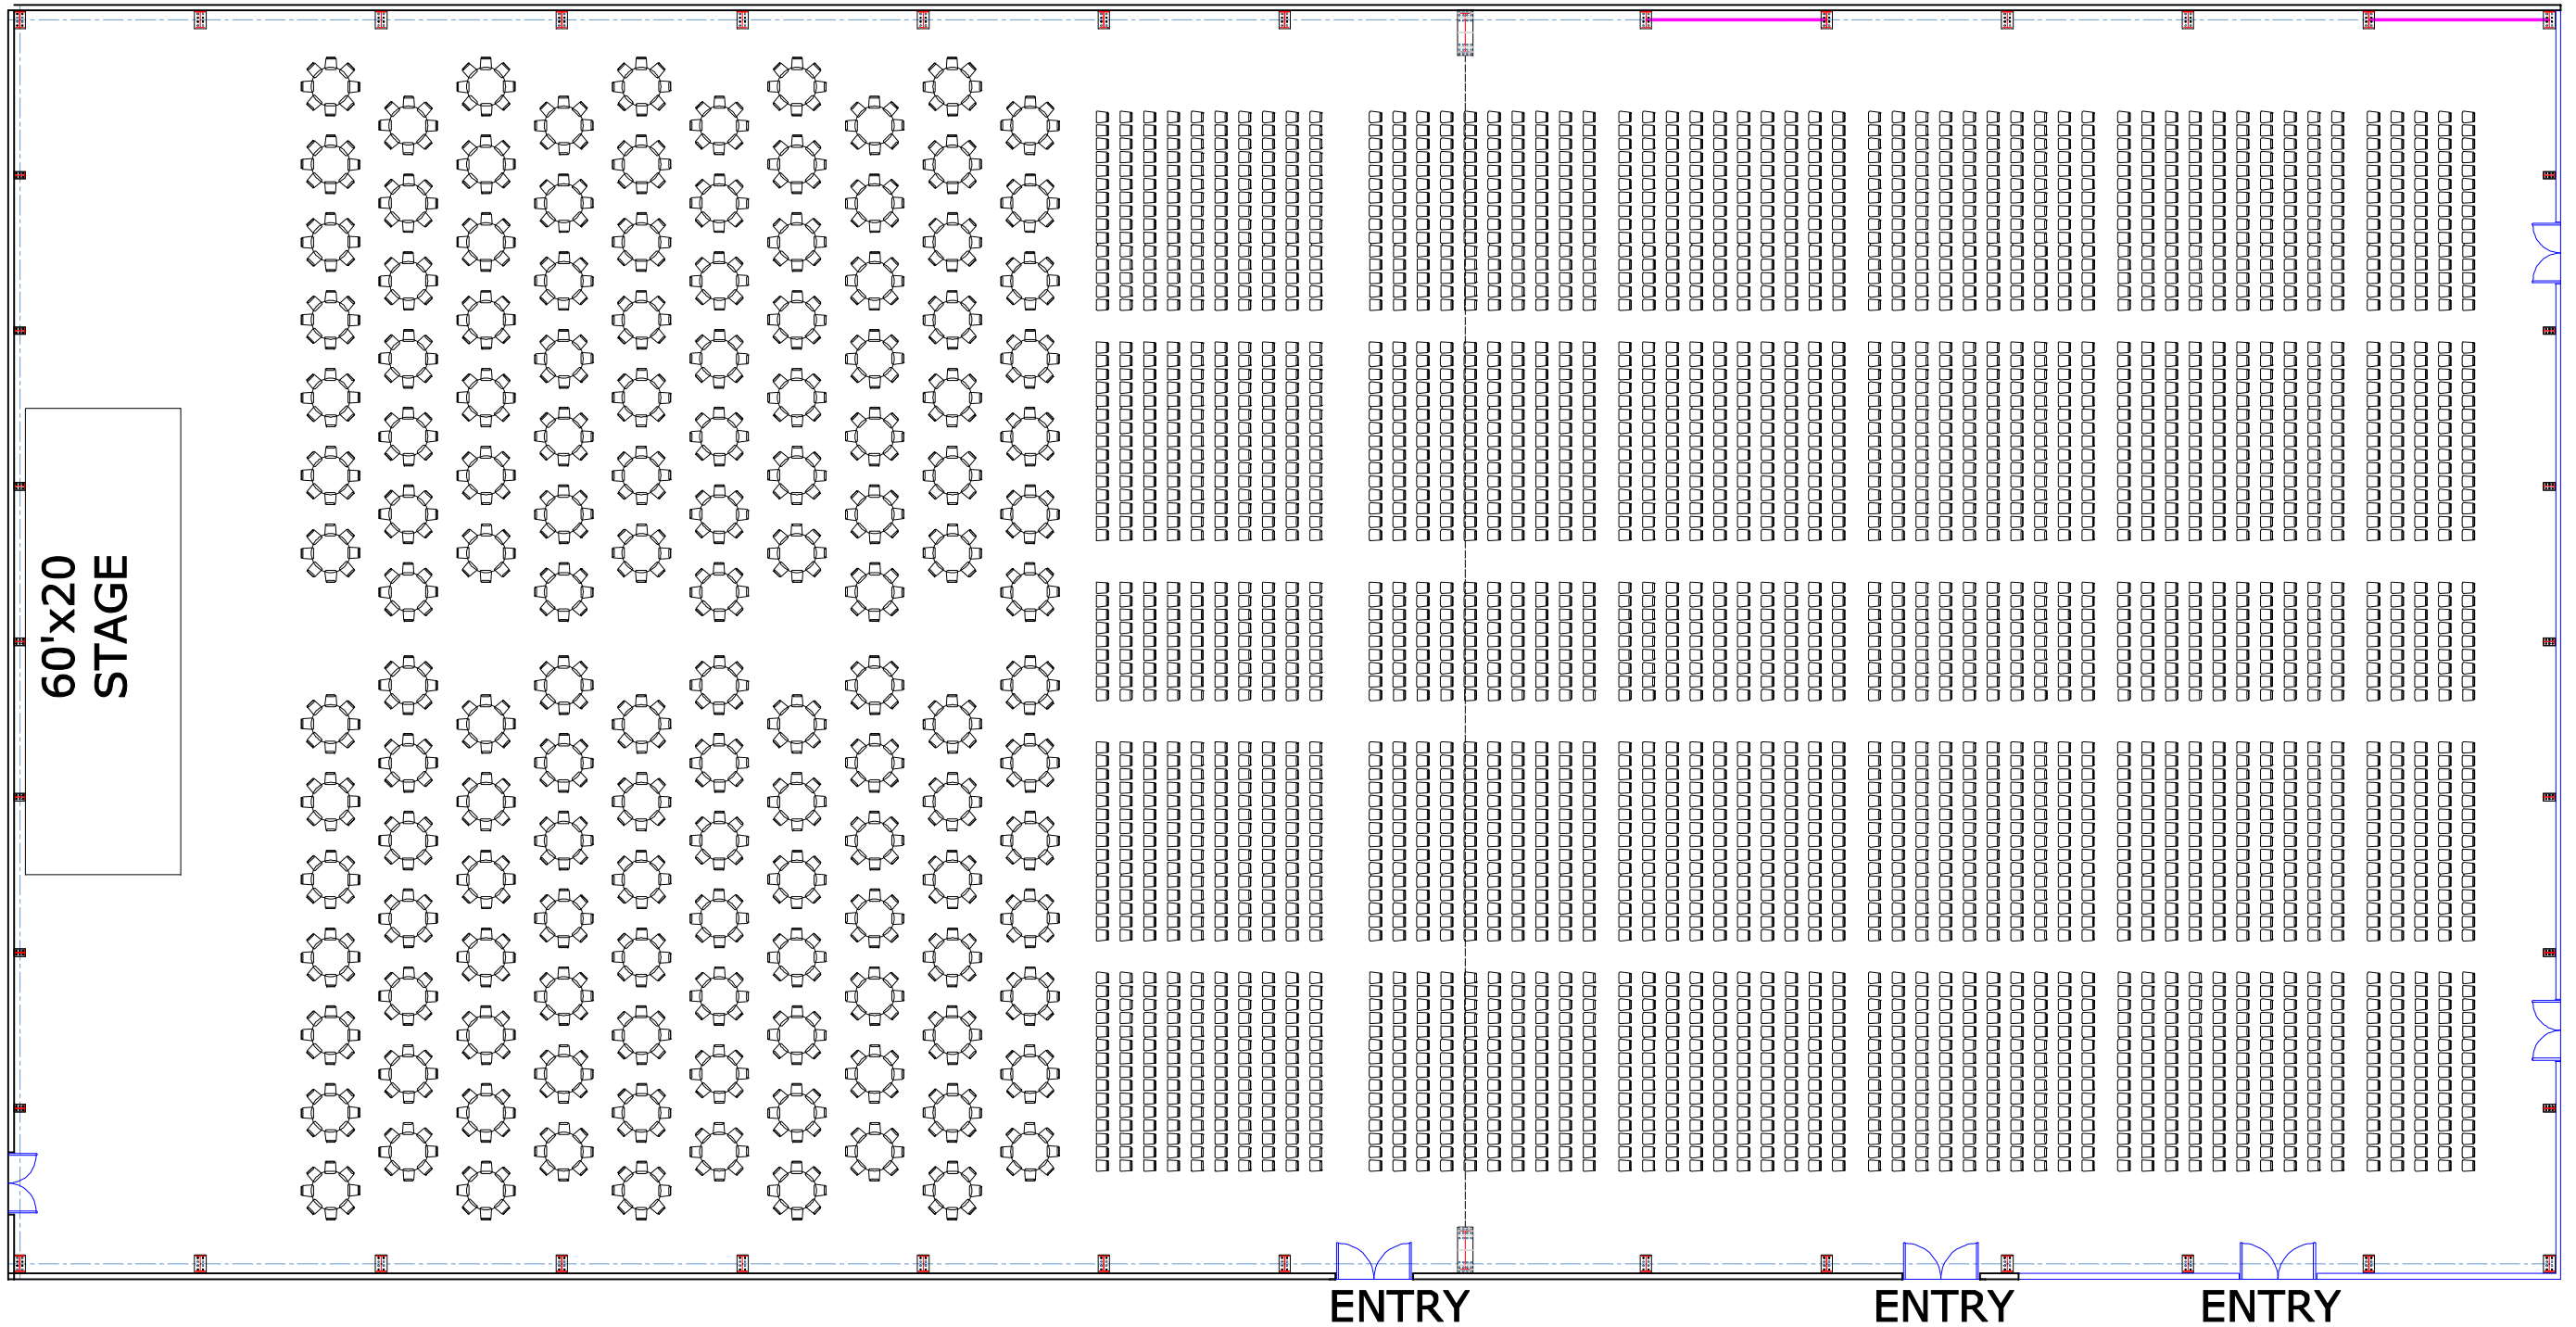

GENERAL SEATING LAYOUT 01

HALL 01

HALL 02

ENTRY

ENTRY

ENTRY

1200 SEATING @ ROUND TABLES STYLE
PLUS
4000 SEATING @ THEATRE STYLE
TOTAL 5200 SEATING

BMR *sartha*
CONVENTION CENTRE