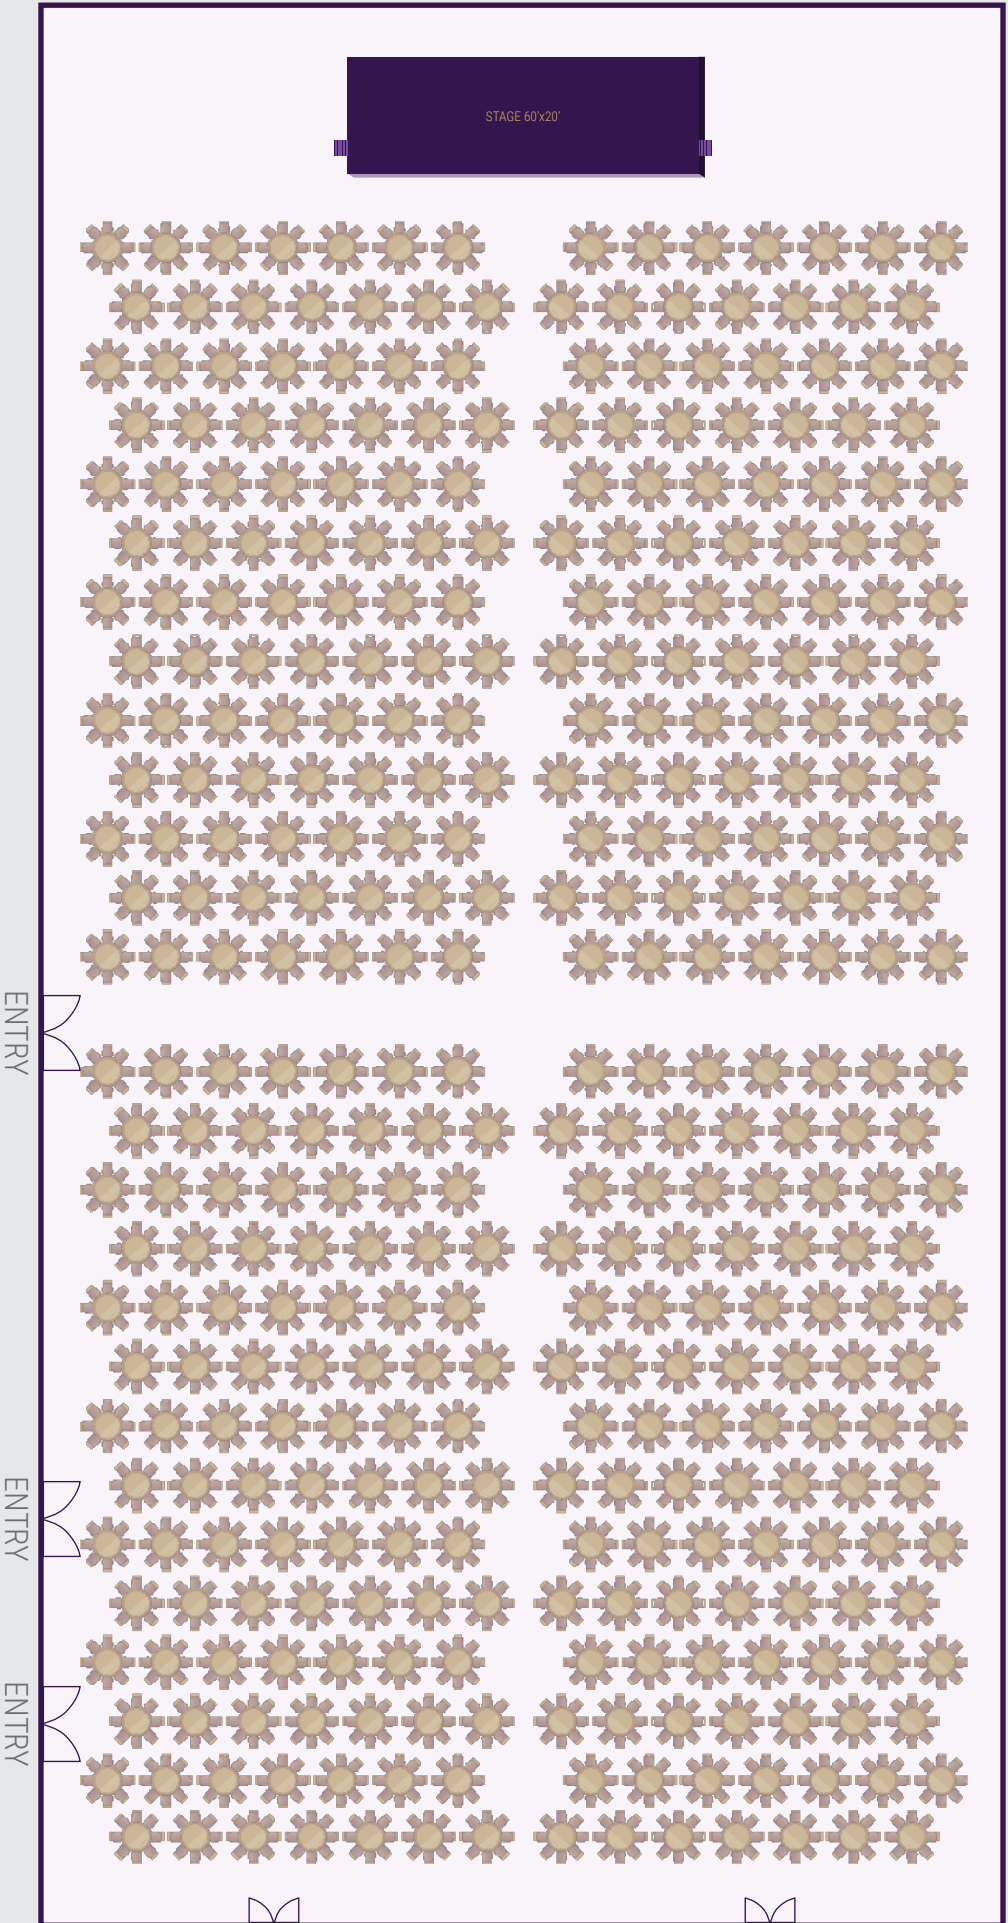

Stage Size 60 ft X 20 ft | Theater Style Seating 6000

Stage Size 60 ft X 20 ft | All Round Table Seating 3000