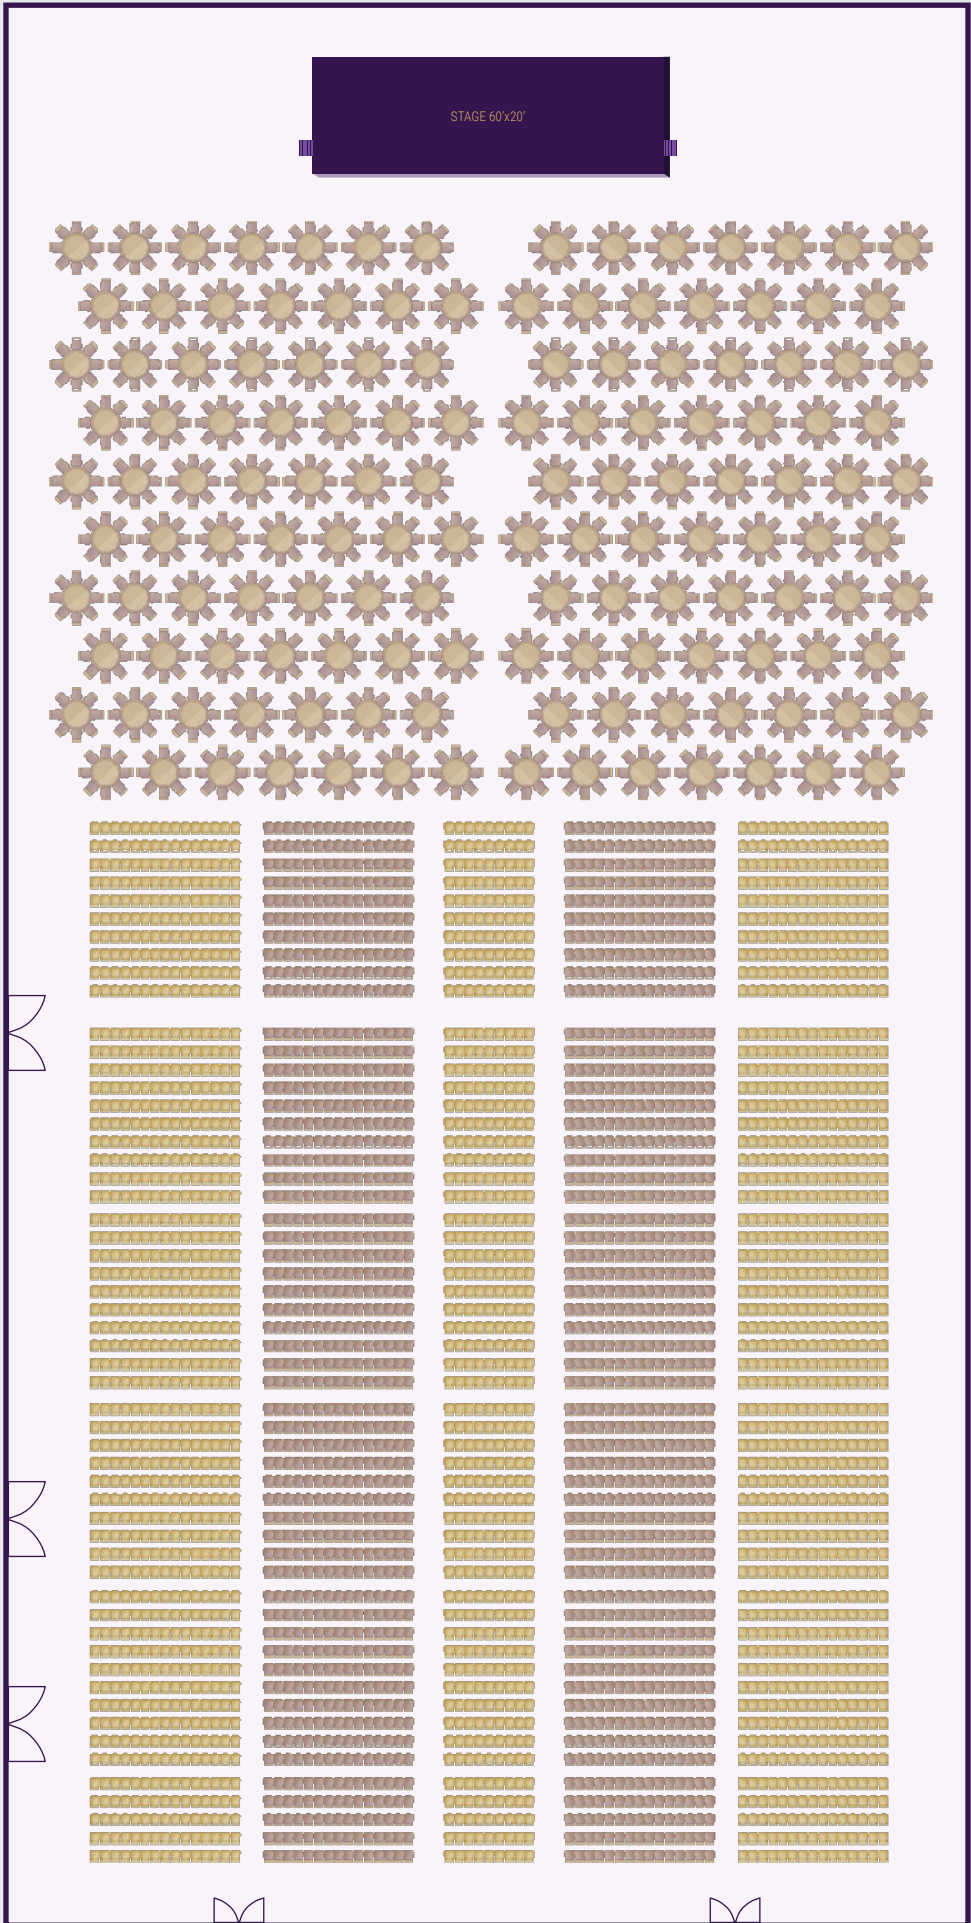

Stage Size 60 ft X 20 ft | Theater Style Seating 6000

Stage Size 60 ft X 20 ft | All Round Table Seating 3000